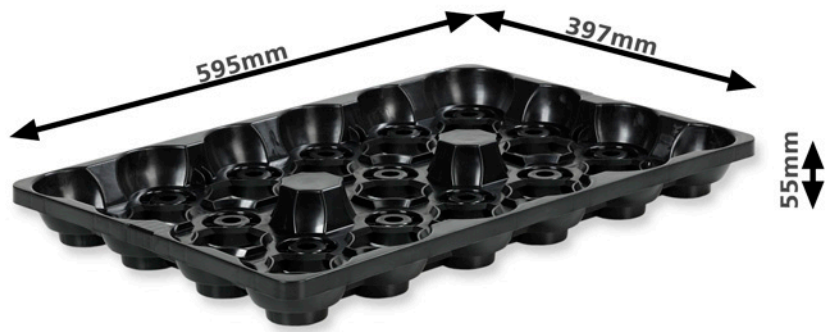

IKADAN
think plastic

**LAGER OG TRANSPORT
STORAGE AND TRANSPORT**

BOTTLE TRAY

BOTTLE TRAY

19800 Bakker / 19800 Trays (600x33)

IKADAN

think plastic

Ikadan Plast A/S
Højris Allé 89
7430 Ikast
Denmark
T: +45 9660 6400
ikadan@ikadan.dk
www.ikadan.dk